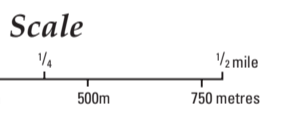

Portsmouth City CYCLE FACILITIES

- Cycle track or lane —
- Bus and cycle lane —
- Suggested cycle route —
- Proposed cycle route - - -
- One-way traffic including cycles →
- Junction with advanced cycle stop line ●
- Junction with advanced cycle stop line (one direction only) ●
- Cycle Parking P
- Toucan crossing T
- Busy junction-cyclists take care! B
- Subway S
- Cycle shop C
- Pedestrianised area-no cycling P
- Motorway M
- Railway line and station R
- Tourist Information Centre T
- Place of interest P
- Other public building P
- Public toilets WC
- Ferry route F
- Portsmouth City boundary Dashed line